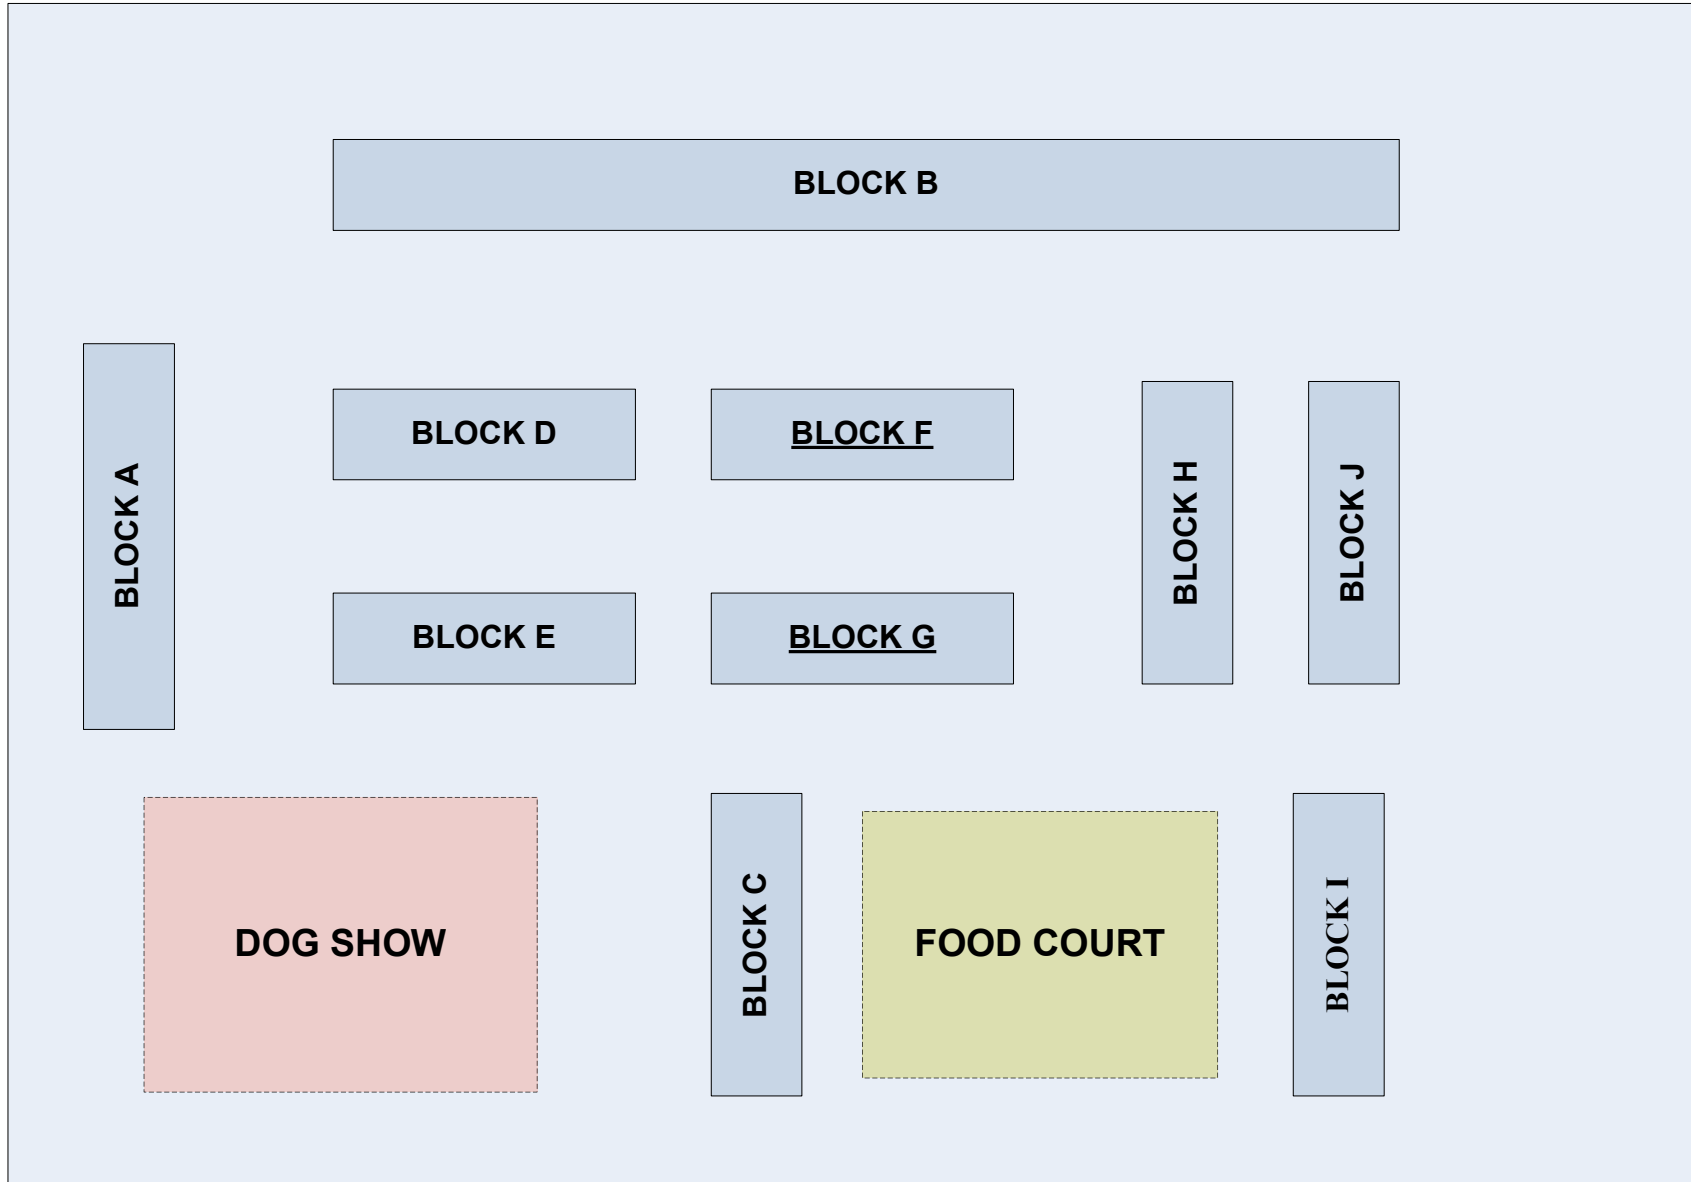

Mangawhai Park (formerly caravan park)

Moir Street

CAR PARKING

Schematic Layout of Stallholder sites

ATM

Domain Hall